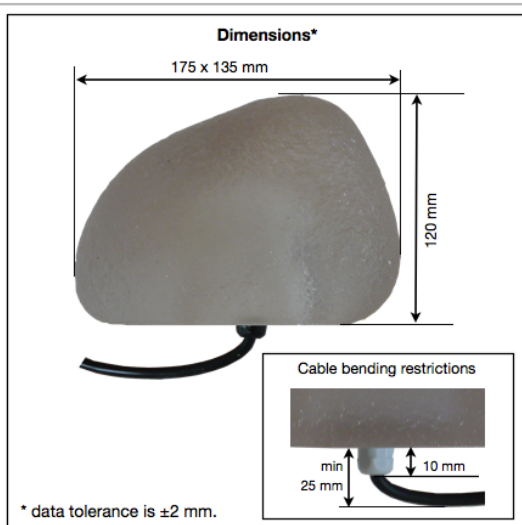

Article	LX320225	status	Active
Name	Boulder-2, green frosted		
Description	12V DC. 0.84W. 175x135x120* mm. IP68. cable 1500 mm.		
Technical parameters	Static load test up to 2000 Kg. Tested acc.: ČSN EN 60598-2-13; ČSN EN 60598-1:09; EN 55015:2006+A1:2007; EN 61000-3-2:2006; EN 61547:2009. *The data tolerance of the overall dimensions is +/- 2 mm.		
Application	Individual lights in variety of outdoor and indoor lighting applications, landscape decoration.		

Dimension	175x135x120* mm
Type	frosted
Consumption	0.84W
Voltage	12V DC
Protection	IP68
Netto, kg	1.62
Brutto, kg	1.65
Color	green 
unit	pcs
page	12

Boulder-2 may be installed directly onto a surface such as sand, gravel or decorative crust surface and doesn't require any specific components, with the exception of connection boxes (IP68).